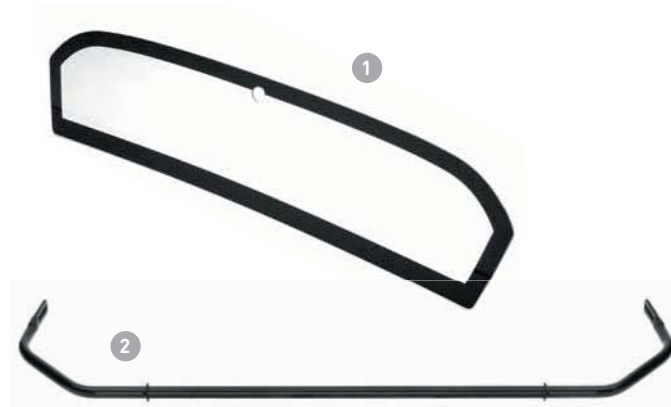

3 Isolator Switch Kit
(Track use only - See Dealers for Further Details)
Fits: Most Models
Part No: A111M6081S

4 Plumbed In Fire Extinguisher
Fits: Elise S1/Exige S1
Part No: A111T0004S

5 Hand Held Fire Extinguisher
Fits: All Models
Part No: A111T0002S

6 4-Point Harness
(Will require Harness Bar, See Dealers for Further Details)
Fits: Elise S2 and Exige S2
Part No: A122V0050F

7 6-Point Race Harness
(See Dealers for Further Details)
Part No: A111U0378S

8 Post-1998 Red Silicone Water Hose
Fits: Elise (Rover)
Part No: A111X0003S

9 Track Use Chassis Brace Kit
(Toyota Powertrain)
Fits: Elise & Exige
Part No: LOTAC05377

10 Gear Shifter – Sport
Fits: Elise S1
Part No: LOTAC05254

11 Pre-1998 Red Silicone Water Hoses
Fits: Elise (Rover)
(Not illustrated)
Part No: A111X0002S

12 Fast Road Big Brake Kit
Fits: All Toyota Powertrain
Elise/Exige
Part No: A120J0045S
Sport Big Brake Kit
Fits: All Toyota Powertrain
Elise/Exige
Part No: A12050046S

13 Uprated Clutch Centre Plate
Part No: A127Q0002F
To use with Uprated Clutch Cover Assembly
Part No: A127Q0001F

14 Motorsport Shear Panel
(Increases Longitudinal Stiffness for Motorsport Applications)
Fits: Toyota Powertrain
Part No: ALS3A0074F

15 Aeroscreen – Extended
Fits: 2-Eleven
Part No: A127B0161F

16 Removable Steering Wheel Kit – Black
(See Dealers for Further Details)
Part No: B111H0027J