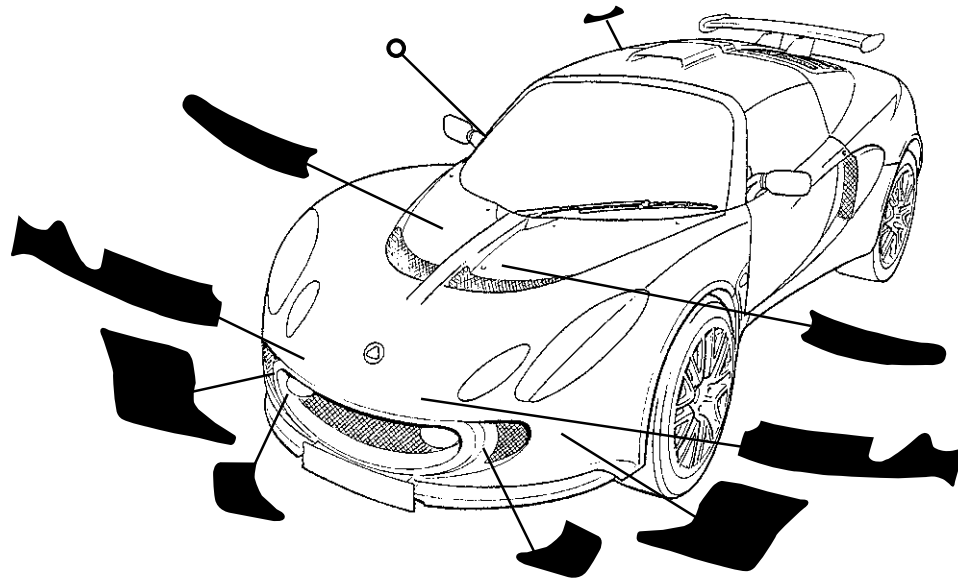

16. Vinyl stone chip protection kit