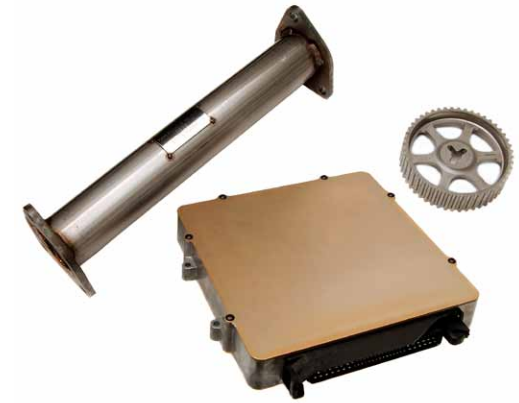

2. 190 Conversion Kit